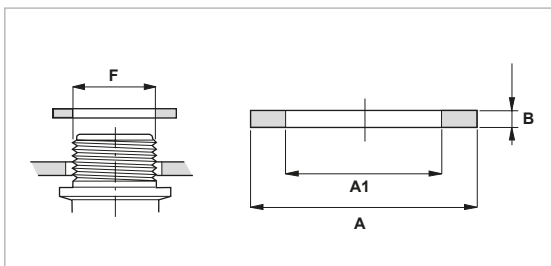

CONTA

GASKETS FOR BULKHEAD MALE THREADS

JUNTAS PARA ROSCAS MACHO PASAPARED