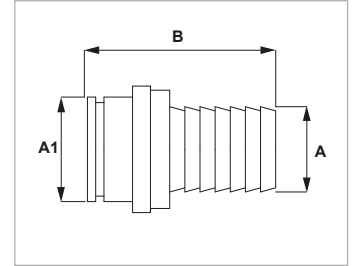

ORİNGLİ REKOR

STRAIGHT HOSE FITTING FOR FLY NUT

RACOR PORTAMANGUERAS RECTO PARA TUERCA

KOD CODE CÓDIGO	F	A (mm)	A1 (mm)	B (mm)	C (mm)	Bağlantı Somunu Fly Nut - Tuerca	Oring - O-Ring Junta Tórica
01011301	G 1/2"	10	13,7	35	33	04011002	OR2001000
01011310	G 3/4"	10	17,5	35,5	39,5	04011004	OR2621310
01011311		13	17,5	35,5	39,5		
01011312		16	17,5	37	45		
01011313	G 1"	17	17,5	39,5	39	04011005	OR2622029
01011314		20	17,5	38,5	45		
01011321	G 1 1/4"	15	24,5	37	45	04011006	OR2622665
01011322		20	24,5	37	45		
01011323		25	24,5	47	53		
01011330	G 1 1/2"	20	31,5	51	53	04011007	OR2623299
01011331		22	31,5	51	53		
01011332		25	31,5	51	53		
01011333	G 2"	30	31,5	53,5	60	04011008	OR2623934
01011334		32	31,5	53,5	60		
01011341		25	37,5	59,5	53		
01011342		30	37,5	53,5	53		
01011343	G 2 1/2"	32	37,5	53,5	60	04011009	OR3535674
01011344		35	37,5	64,5	84,5		
01011345		38	37,5	64,5	84,5		
01011346		40	37,5	64,5	84,5		
01011351	G 3"	32	47	63	86	04011010	OR3536826
01011352		40	47	64	84,5		
01011353		45	47	71,5	90		
01011354		50	47	75	89		
01011355		52	47	75	89		
01011361	G 2 1/2"	60	63	94	120	04011009	OR3535674
01011371	G 3"	60	75	108	120	04011010	OR3536826
01011372		75	75	108	125		

KOD CODE CÓDIGO	F	A (mm)	A1 (mm)	B (mm)	Bağlantı Somunu Fly Nut - Tuerca	Oring - O-Ring Junta Tórica
02011201	G 1/2"	10	13,7	42,5	04011002	OR2001000
02011202		13	13,7	42,5		
02011211	G 3/4"	13	17,5	44	04011004	OR2621310
02011212		16	17,5	44		
02011213		20	17,5	49		
02011221	G 1"	13	24,5	46,5	04011005	OR2622029
02011222		16	24,5	46,5		
02011223		20	24,5	51,5		
02011224		22	24,5	51,5		
02011225	G 1 1/4"	25	24,5	51,5	04011006	OR2622665
02011231		22	31,5	53		
02011232		25	31,5	53		
02011233		30	31,5	66		
02011234	G 1 1/2"	32	31,5	63	04011007	OR2623299
02011241		25	37,5	60		
02011242		30	37,5	68,5		
02011243		32	37,5	66,5		
02011244		35	37,5	69		
02011245		38	37,5	68		
02011246	G 2"	40	37,5	68	04011008	OR2623934
02011251		32	47	63		
02011252		40	47	77		
02011253		45	47	77		
02011254		50	47	82		
02011255	52	47	79			
02011261	G 2 1/2"	60	63	94,5	04011009	OR3535674
02011271	G 3"	60	75	101	04011010	OR3536826
02011272		75	75	115