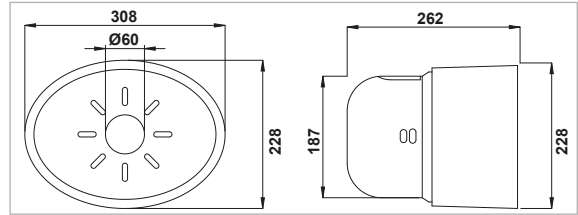

CONO DE GUARDÍA - TIPO 90 - ÓVALO

- Con agujeros rasgados
- Con ventana de control
- Con agujeros laterales
- Con banda de extensión