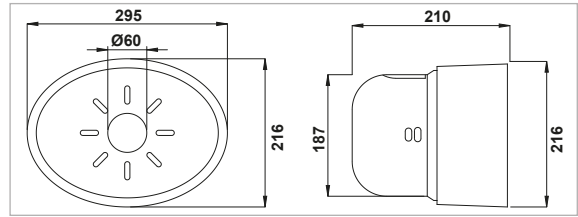

CONO DE GUARDÍA - TIPO 90 - ÓVALO

- Con agujeros rasgados
- Con ventana de control
- Con agujeros laterales
- Con banda de extensión